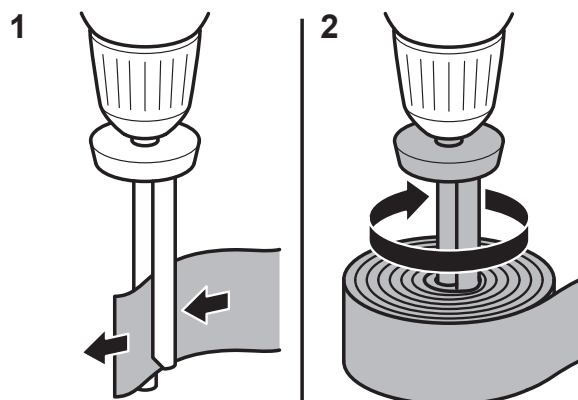

## Convenient and ten times faster...

- Used to load belts, straps and sling, etc.
- Connects easily to a drill driver.
- The design makes pinching impossible.
- The tool can usefully be brought to a head on the truck floor and get the automatic control of the tape and a uniformly wound roll.
- Designed for safety and a healthy work environment.